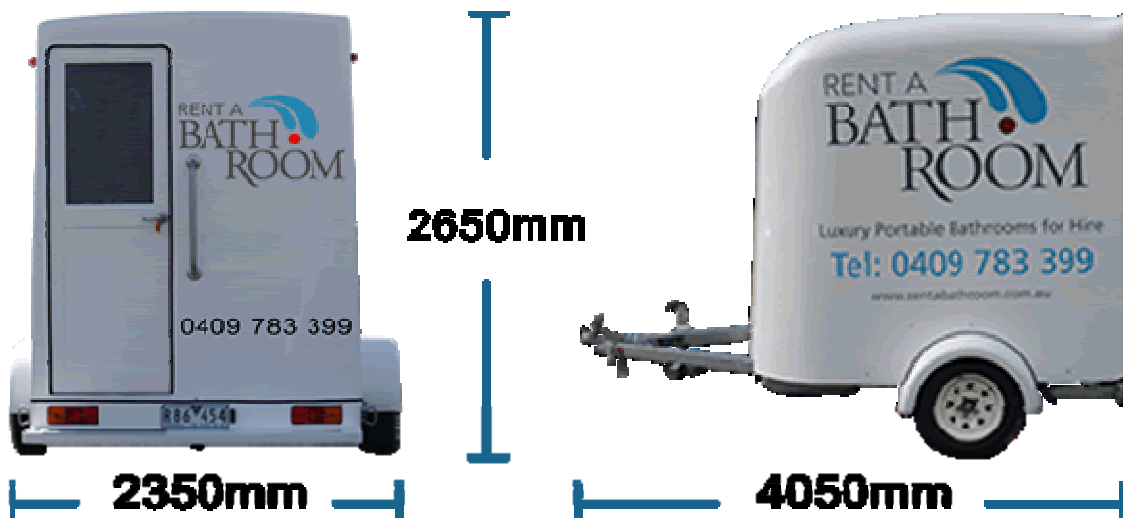

RENT A BATH ROOM

Mobile Bathroom

Luxury, Space, Convenience

Inside the Mobile Bathroom is spacious and fully featured

Rent A Bathroom Mobile Bathrooms offer luxury, space and convenience in a well lit and easy to clean interior. Interior includes a large mirror, fluorescent lighting, exhaust fan, 240v power point, shower curtain, towel rails, toilet roll holder, clothes rack and coat hooks.

INTERNAL FEATURES

- Quality Components
- Large Mirror
- Power Outlets for Appliances
- Full Size Shower
- Caroma, Dual Flush Toilet (just like at home)
- Double Towel Rails
- Door Mounted Robe Hooks and
- Electric Panel Heater

SPECIFICATION

- Dimensions : 4050mm (length) x 2350mm (width) x 2650mm (height)
- Services :
 - Water : connects to household garden tap
 - mains pressure or pressure pump off water tank
 - Power : Connects to standard household power points
 - 2 x 240V, 10Amp power points
 - Requires 5KW/h generator for remote locations
 - Sullage :
 - sewer connections can be up to 50m away
 - no on-board holding tanks
 - ask us for other options for remote locations
- Hot Water Service :
 - 50 litres domestic Electric HWS
 - approximately 30 minutes to heat / reheat
- Ventilation : Electric Fan
- Lighting : Large Fluorescent light